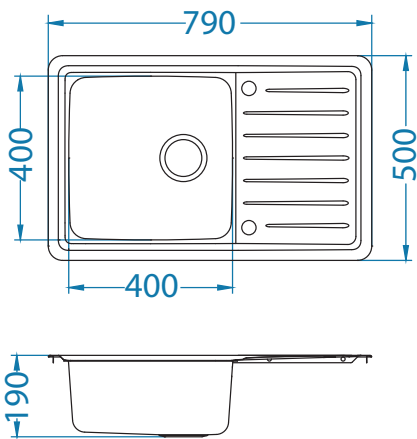

GALEO 20

Size: 790 x 500 mm
 Bowl dimensions: 400 x 400 x 190 mm
 Cabinet size: 600 mm

surface	code	type	waste Ø 35 mm	installation	packaging	per palett
SAT	1128553	reversible	3 1/2"	2x	I	carton 12 pcs

- Original teardrop-design of drainer surface
- reversible model
- bowl radius 40 mm – a great compromise of elegance and functionality
- above average deep bowl – 190 mm
- round waste outlet – fi 90 mm
- Pop-Up draining system – enables remote water-draining management
- aesthetically concealed overflow